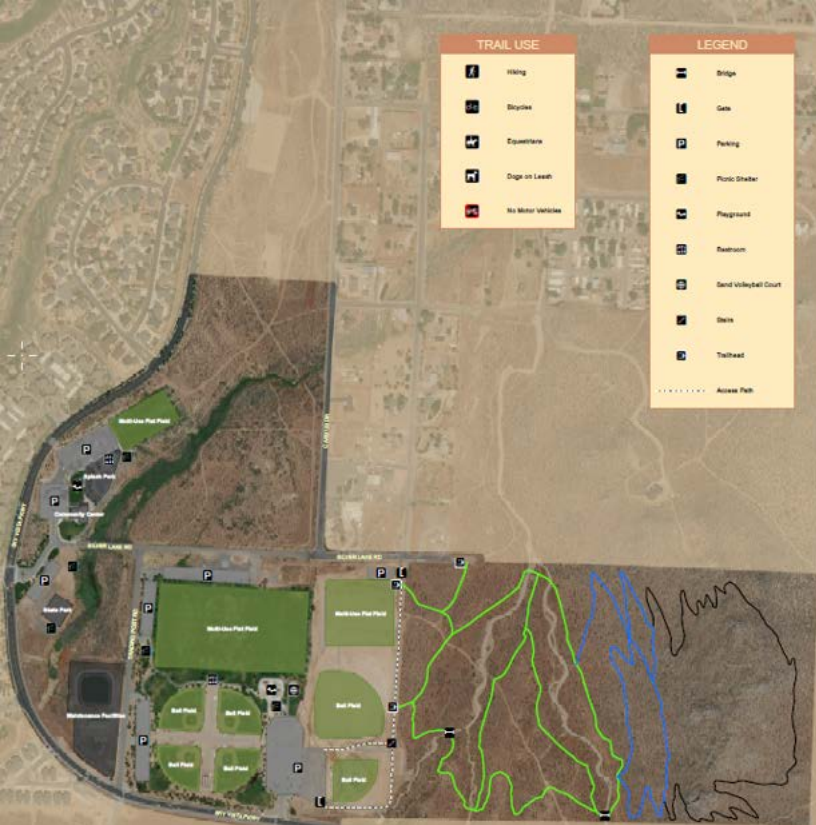

TRAIL USE

-  Hiking
-  Bicycles
-  Equestrian
-  Dog on Leash
-  No Motor Vehicles

LEGEND

-  Bridge
-  Gate
-  Parking
-  Picnic Shelter
-  Playground
-  Restroom
-  Sand Volleyball Court
-  Shots
-  Trailhead
-  Access Path

Trail Name	Length	Difficulty	Surface Type
 Overlook Trail	0.9 miles	Difficult	Soil
 Middle Loop	0.9 miles	Intermediate	Soil
 Lower Loop	1.5 miles	Easy	Soil