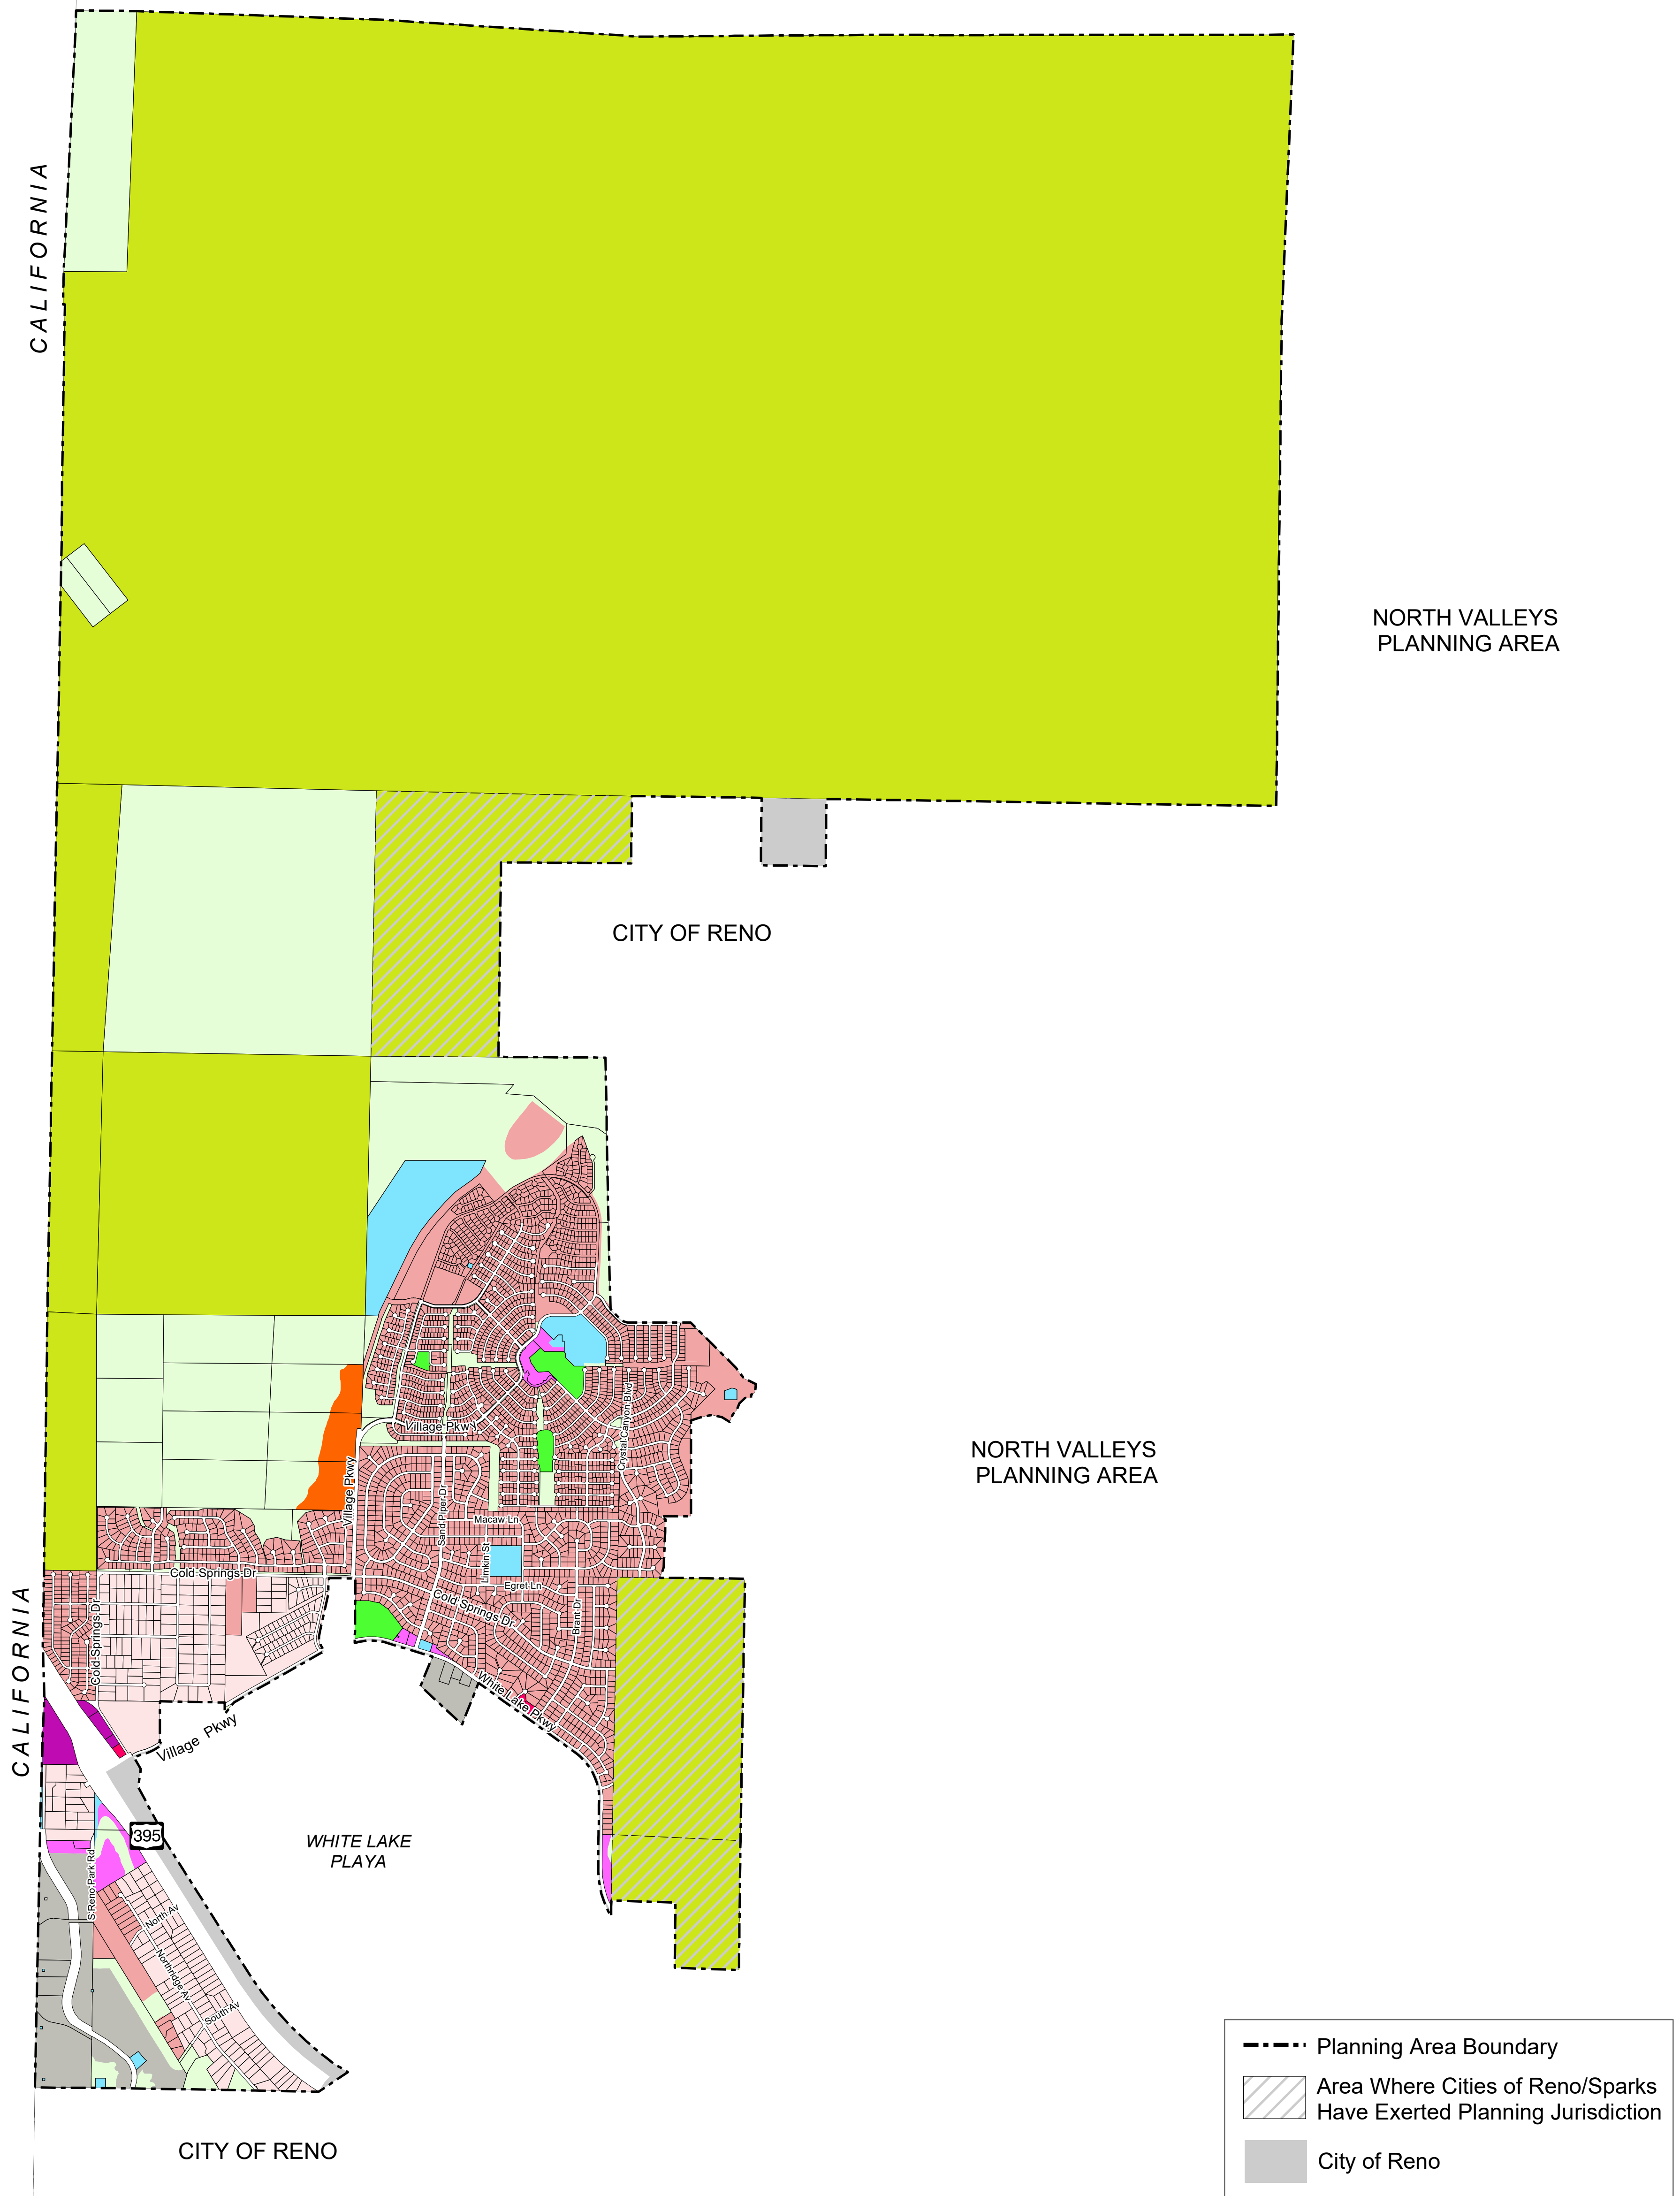

NORTH VALLEYS
PLANNING AREA

COLD SPRINGS
REGULATORY ZONE MAP

SOURCE: Planning and Development Division

PC Date: June 2, 2020
BCC Date: June 16, 2020

NOTE: THE SCALE AND CONFIGURATION OF ALL INFORMATION SHOWN HEREON ARE APPROXIMATE ONLY AND ARE NOT INTENDED AS A GUIDE FOR DESIGN OR SURVEY WORK. REPRODUCTION IS NOT PERMITTED WITHOUT PRIOR WRITTEN PERMISSION FROM THE WASHOE COUNTY COMMUNITY SERVICES DEPARTMENT.

0 1,000 2,000 4,000 Feet

PATH: G:\arcdata\planarea\csc\cs\Regzone_final\WRZA20-0002.mxd

CERTIFICATION: THIS DOCUMENT HAS BEEN REVIEWED AND APPROVED AS AN ACCURATE REPRESENTATION OF THE ADOPTED ZONING MAPS OF WASHOE COUNTY, NEVADA, BY THE WASHOE COUNTY COMMUNITY SERVICES DEPARTMENT.